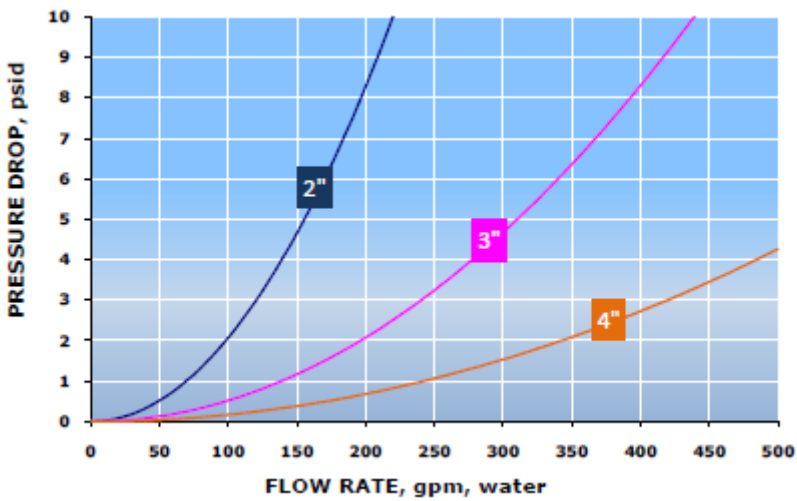

UFS SERIES

Single Round
Ultra Flow Filter Housing
ASME Design/Industrial Design

FLOW CHART

For pricing or to order, please contact

204 North Link Lane #7
Fort Collins, CO 80524
Office 970-204-4758
Fax 970-204-4764
brandon@industrialfiltersource.com