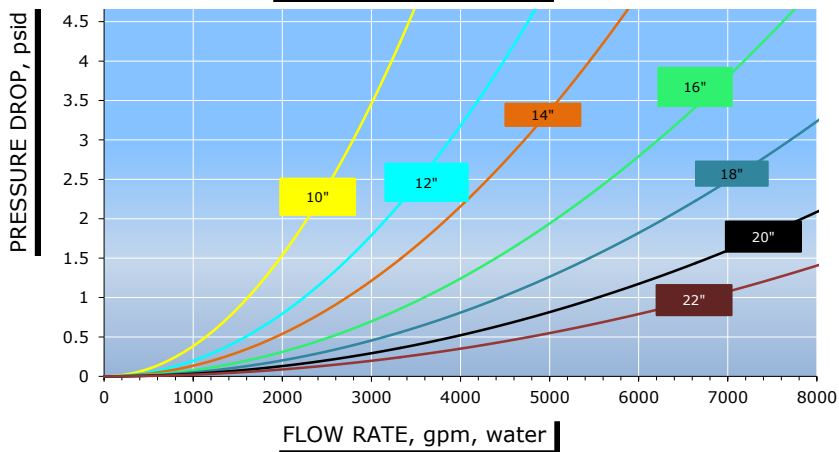

UFH SERIES

Horizontal
Ultra Flow Filter Housing
ASME Design/Industrial Design

FLOW CHART

For pricing or to order, please contact

Office 970-204-4758
Fax 970-204-4764
brandon@industrialfiltersource.com