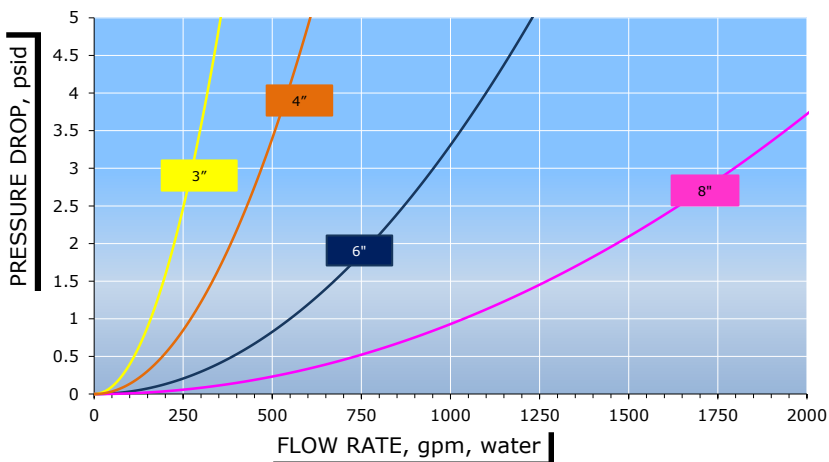

UFH SERIES

Horizontal
Ultra Flow Filter Housing
ASME Design/Industrial Design

FLOW CHART

For pricing or to order, please contact

Office 970-204-4758
Fax 970-204-4764
brandon@industrialfiltersource.com