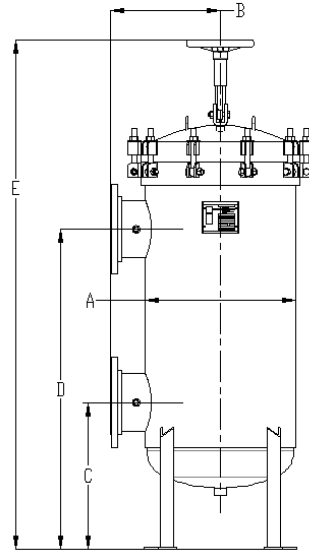

UFV SERIES

Vertical
Ultra Flow Filter Housing
ASME Design/Industrial Design

FLOW CHART

ADDITIONAL MODEL CONFIGURATIONS

STYLE B

Inline

STYLE C

Side In/Bottom Out

STYLE D

Side In/Out Same Side

For pricing or to order, please contact

204 North Link Lane #7
Fort Collins, CO 80524
Office 970-204-4758
Fax 970-204-4764

brandon@industrialfiltersource.com