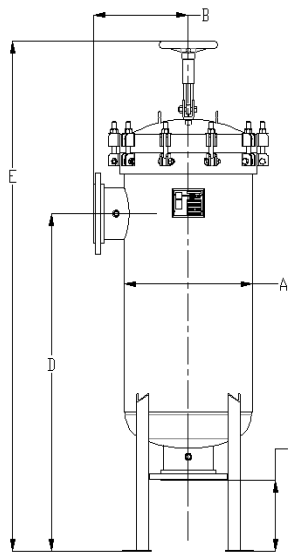

UFV SERIES

Vertical
Ultra Flow Filter Housing
ASME Design/Industrial Design

FLOW CHART

ADDITIONAL MODEL CONFIGURATIONS

STYLE B

Inline

STYLE C

Side In/Bottom Out

STYLE D

Side In/Out Same Side

For pricing or to order, please contact

204 North Link Lane #7
Fort Collins, CO 80524
Office 970-204-4758
Fax 970-204-4764

brandon@industrialfiltersource.com