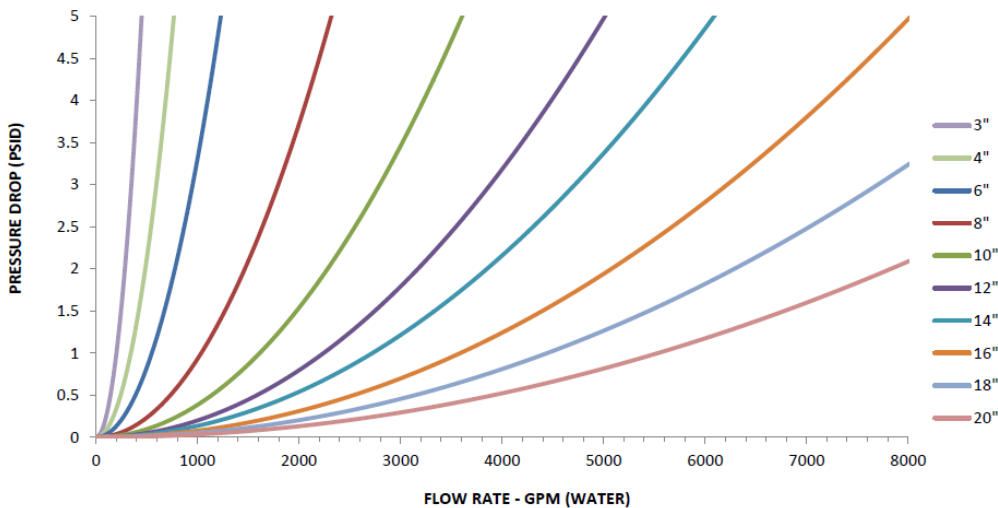

UFV SERIES

Vertical
Ultra Flow Filter Housing
ASME Design/Industrial Design

FLOW CHART

ADDITIONAL MODEL CONFIGURATIONS

STYLE B

Inline

STYLE C

Side In/Bottom Out