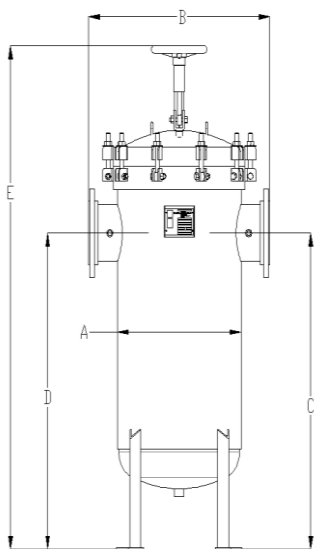

UFV SERIES

Vertical
Ultra Flow Filter Housing
ASME Design/Industrial Design

FLOW CHART

ADDITIONAL MODEL CONFIGURATIONS

STYLE B

Inline

STYLE C

Side In/Bottom Out

STYLE D

Side In/Out Same Side

For pricing or to order, please contact

204 North Link Lane #7
Fort Collins, CO 80524
Office 970-204-4758
Fax 970-204-4764

brandon@industrialfiltersource.com